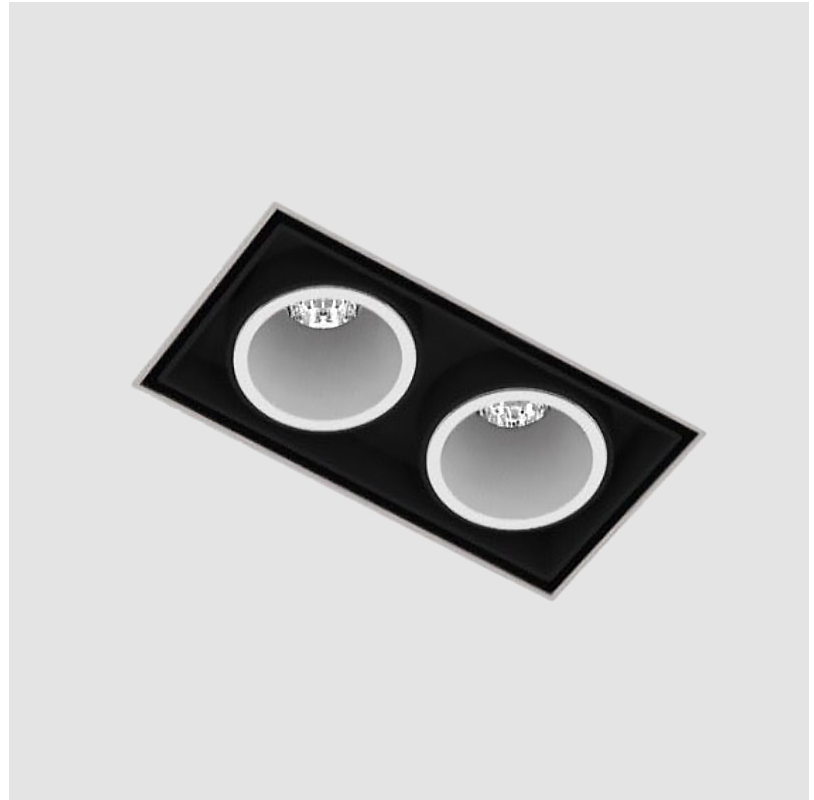

Holder Finish: WHI / BLK
Fixture Material: Aluminum Die Cast
Cut-out Measurements: 82mm / 3 1/4" x 42mm / 1 5/8"
Upon Request: Unique Ceiling Thickness

ELECTRICAL

Lamp Type: LED (Zhaga Standard)
Input Wattage (W): 7.7
Total Output Wattage (W): 6.6
Dimming: Tri-Mode (Non-Dimming and Phase Dimming (120Vac only) and 0-10V Dimming)
Driver Included: No
Driver Location: Remote
Driver Type: Constant Current - Universal
Driver Class: Class 2
Input Voltage (V): 120 - 277
Constant Current (MA): 1050

LED

Number of LEDs: 2
Color Temperature (°K): 2700 / 3000 / 3500 / 4000
Max. Delivered Lumen (lm): 319 / 348 / 356 / 363
Nominal Lumen (lm): 440 / 480 / 490 / 500
CRI: >90 CRI
Lamp Life (hrs): 50000
Upon Request: Special Color Temperature

OPTICAL

Reflector: 8 / 18 / 34
Upon Request: Special Beam Angles

RATINGS AND CERTIFICATIONS

Certified By: CSA Certified to UL and CSA Standards
Zaneen Group Inc. © 2024, 11800 388-3382, F-416-247-9319, www.zaneen.com

Patented. International specifications by adding 'INT' at the end of the existing Model #. For assistance on 'custom' specifications, contact zteam@zaneen.com. In a constant effort to supply the best product, we reserve the right to change specifications or materials without notice. The most recent specification sheets are found at zaneen.com

120mm
4 ¾"

12 ½ mm
½"

82mm x 42mm
3 ¼" x 1 ⅝"