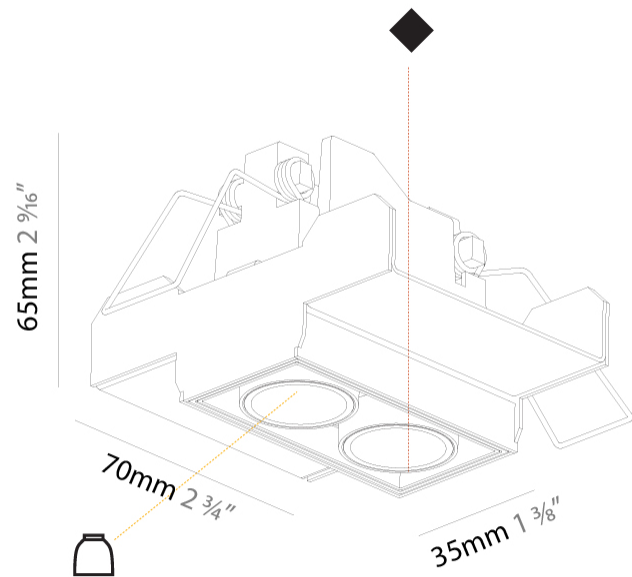

Holder Finish: WHI / BLK
Fixture Material: Aluminum Die Cast
Cut-out Measurements: 82mm / 3 1/4" x 42mm / 1 5/8"
Upon Request: Unique Ceiling Thickness

ELECTRICAL

Lamp Type: LED (Zhaga Standard)
Input Wattage (W): 7.7
Total Output Wattage (W): 6.6
Dimming: Tri-Mode (Non-Dimming and Phase Dimming (120Vac only) and 0-10V Dimming)
Driver Included: No
Driver Location: Remote
Driver Type: Constant Current - Universal
Driver Class: Class 2
Input Voltage (V): 120 - 277
Constant Current (MA): 1050

LED

Number of LEDs: 2
Color Temperature (°K): 2700 / 3000 / 3500 / 4000
Max. Delivered Lumen (lm): 319 / 348 / 356 / 363
Nominal Lumen (lm): 440 / 480 / 490 / 500
CRI: >90 CRI
Lamp Life (hrs): 50000
Upon Request: Special Color Temperature

OPTICAL

Reflector: 8 / 18 / 34
Upon Request: Special Beam Angles

RATINGS AND CERTIFICATIONS

Certified By: CSA Certified to UL and CSA Standards
Zaneen Group Inc. © 2024, 11800 388-3382, F-416-247-9319, www.zaneen.com

Patented. International specifications by adding 'INT' at the end of the existing Model #. For assistance on 'custom' specifications, contact zteam@zaneen.com. In a constant effort to supply the best product, we reserve the right to change specifications or materials without notice. The most recent specification sheets are found at zaneen.com

120mm
4 ¾"

12 ½ mm
½"

82mm x 42mm
3 ¼" x 1 ⅝"